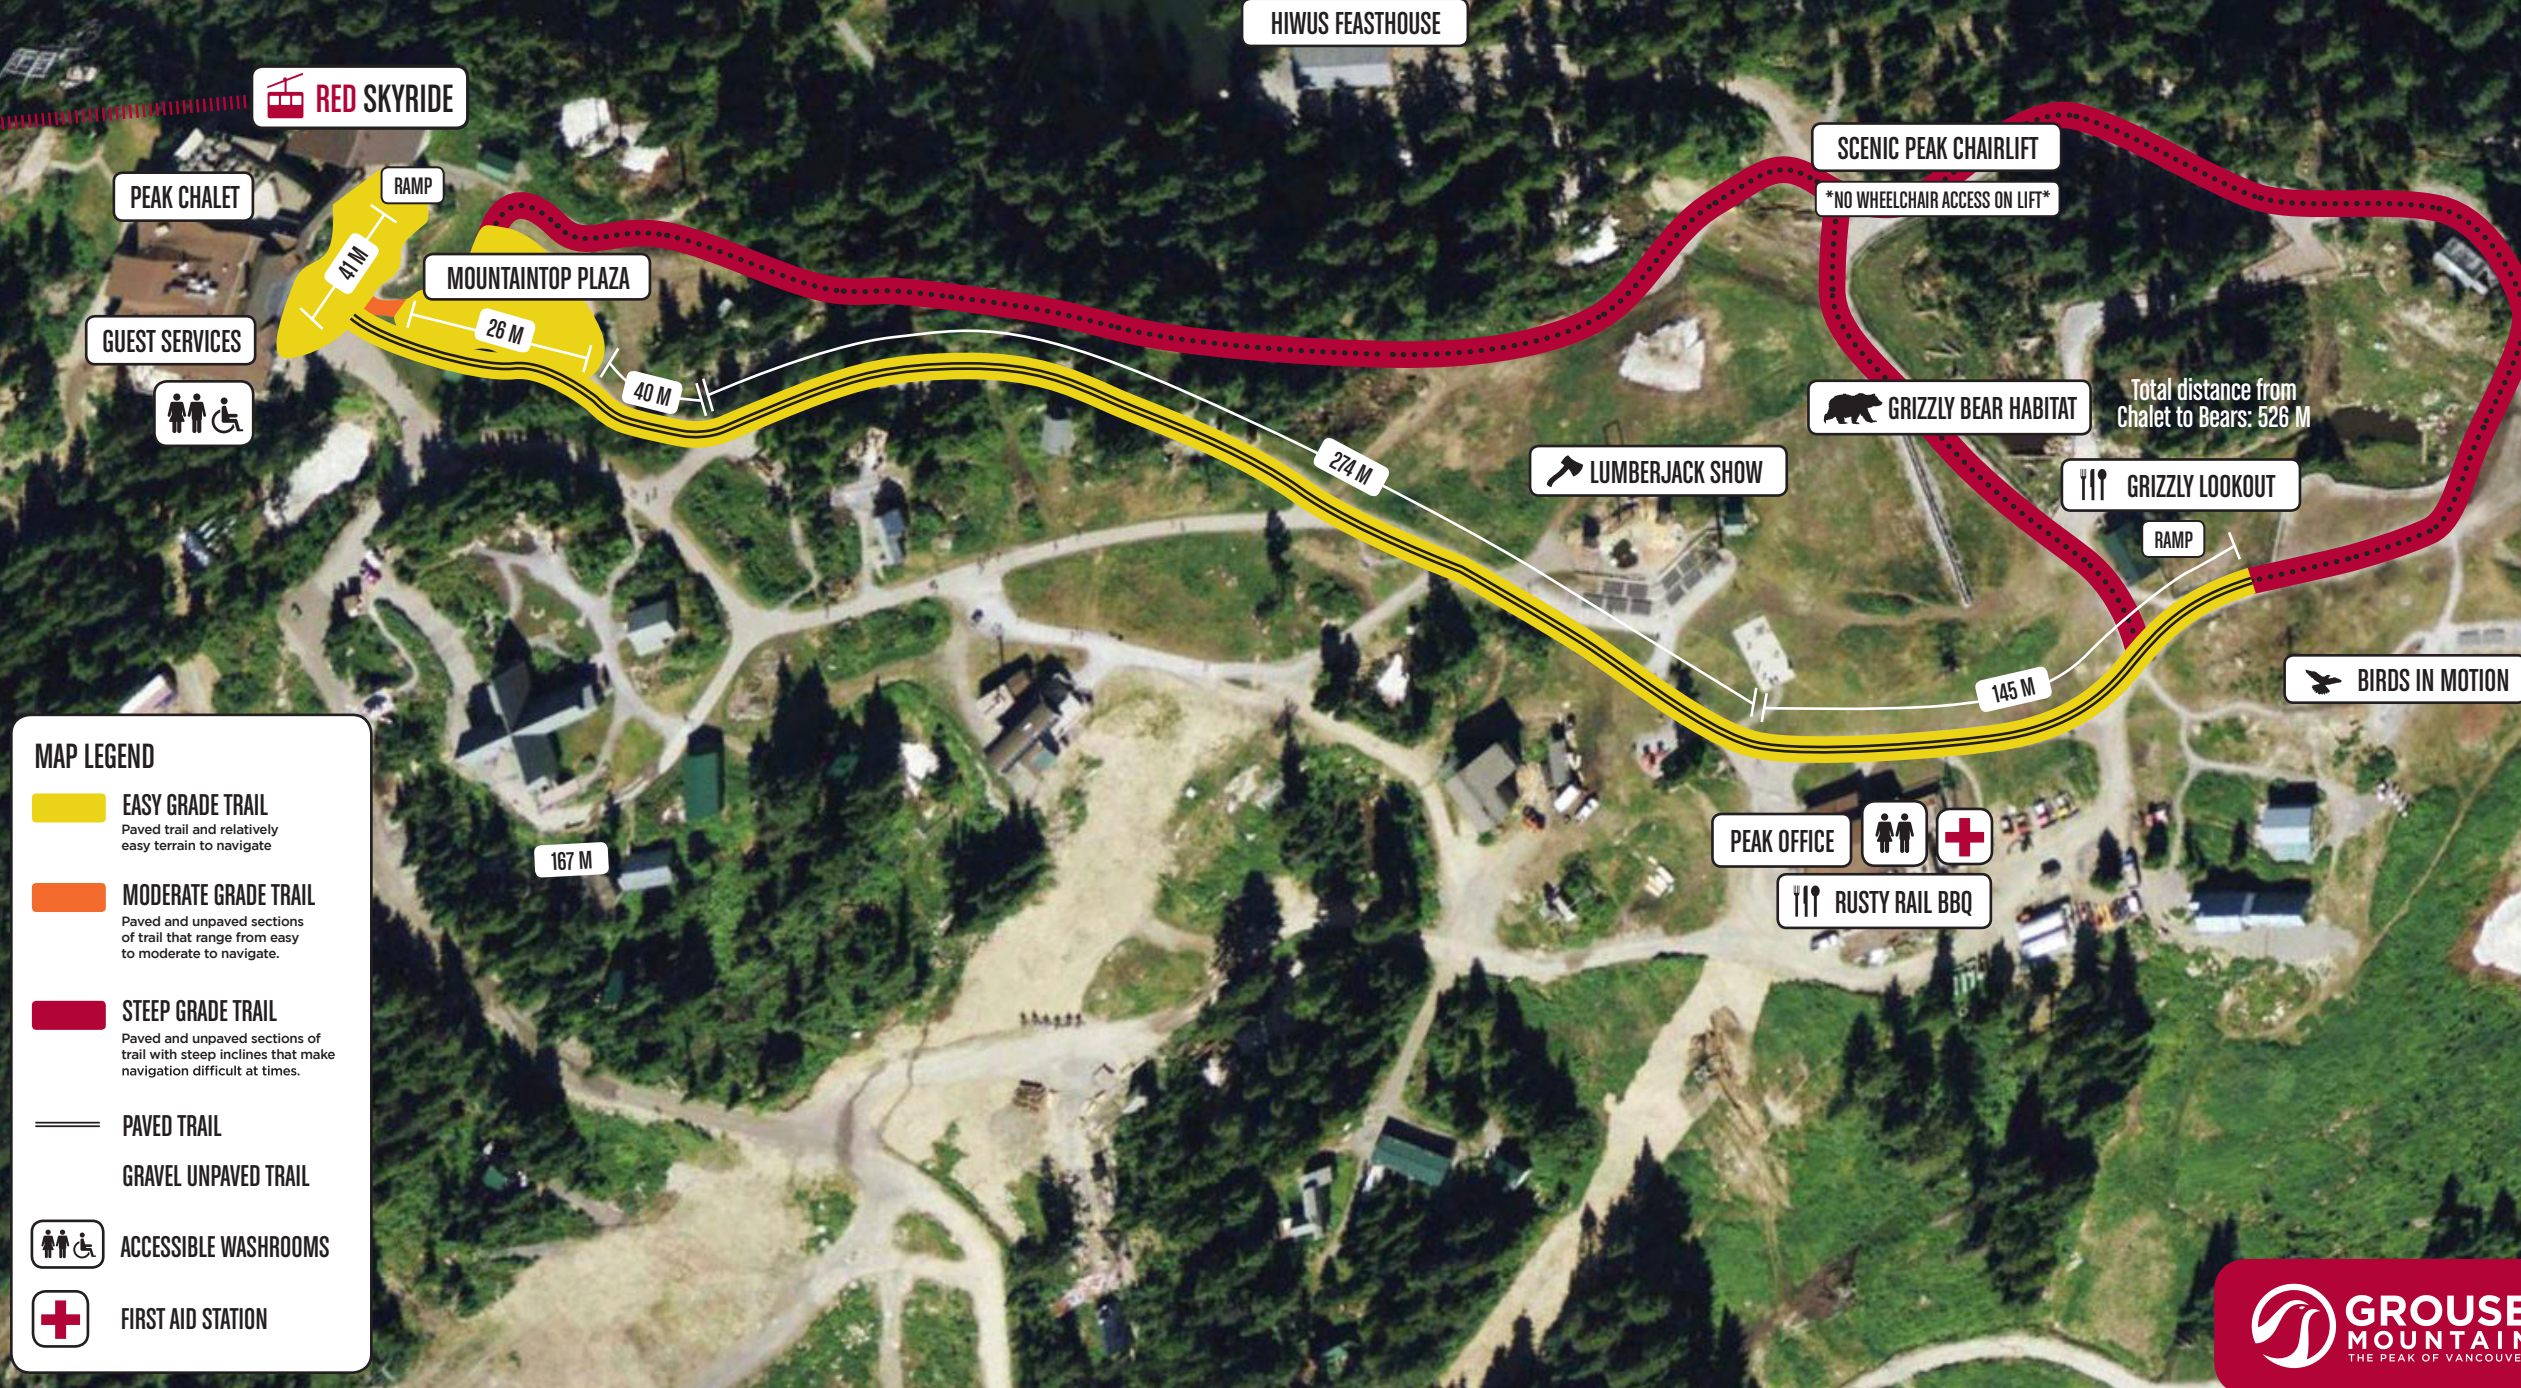

MOUNTAINTOP ACCESSIBILITY MAP

MAP LEGEND

- EASY GRADE TRAIL**
Paved trail and relatively easy terrain to navigate
- MODERATE GRADE TRAIL**
Paved and unpaved sections of trail that range from easy to moderate to navigate.
- STEEP GRADE TRAIL**
Paved and unpaved sections of trail with steep inclines that make navigation difficult at times.
- PAVED TRAIL**
- GRAVEL UNPAVED TRAIL**
- ACCESSIBLE WASHROOMS**
- FIRST AID STATION**

BASE ACCESSIBILITY & PARKING MAP

MAP LEGEND

- EASY GRADE TRAIL**
Paved trail and relatively easy terrain to navigate
- MODERATE GRADE TRAIL**
Paved trail that range from easy to moderate to navigate.
- STEEP GRADE TRAIL**
Paved trail with steep inclines that make navigation difficult at times.
- ACCESSIBLE WASHROOMS**
- COMPLIMENTARY ACCESSIBLE PERMIT PARKING (5)**
- PARKING PAYMENT KIOSK**
- STARBUCKS**
- STAIRS**

NEW GONDOLA (COMING SOON)