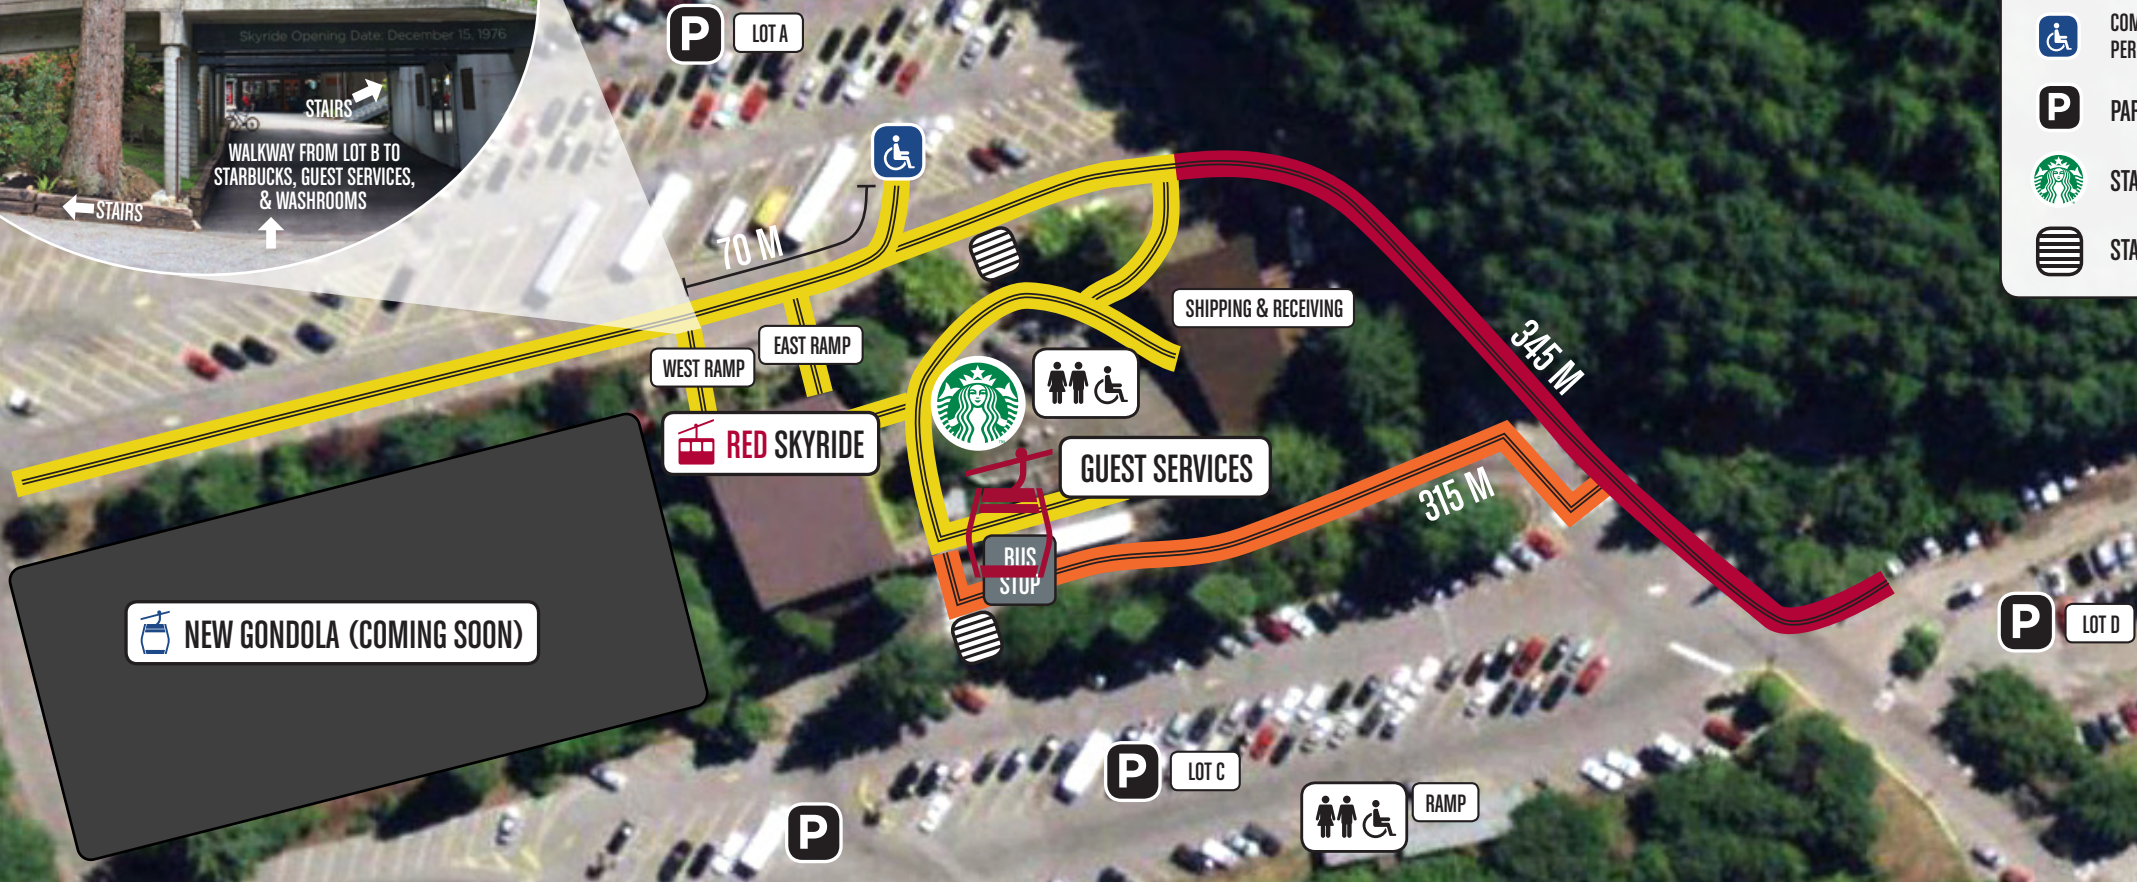

MOUNTAINTOP ACCESSIBILITY MAP

MAP LEGEND

- EASY GRADE TRAIL**
Paved trail and relatively easy terrain to navigate
- MODERATE GRADE TRAIL**
Paved and unpaved sections of trail that range from easy to moderate to navigate.
- STEEP GRADE TRAIL**
Paved and unpaved sections of trail with steep inclines that make navigation difficult at times.
- PAVED TRAIL**
- GRAVEL UNPAVED TRAIL**
- ACCESSIBLE WASHROOMS**
- FIRST AID STATION**

BASE ACCESSIBILITY & PARKING MAP

MAP LEGEND

- EASY GRADE TRAIL**
Paved trail and relatively easy terrain to navigate
- MODERATE GRADE TRAIL**
Paved trail that range from easy to moderate to navigate.
- STEEP GRADE TRAIL**
Paved trail with steep inclines that make navigation difficult at times.
- ACCESSIBLE WASHROOMS**
- COMPLIMENTARY ACCESSIBLE PERMIT PARKING (5)**
- PARKING PAYMENT KIOSK**
- STARBUCKS**
- STAIRS**

NEW GONDOLA (COMING SOON)